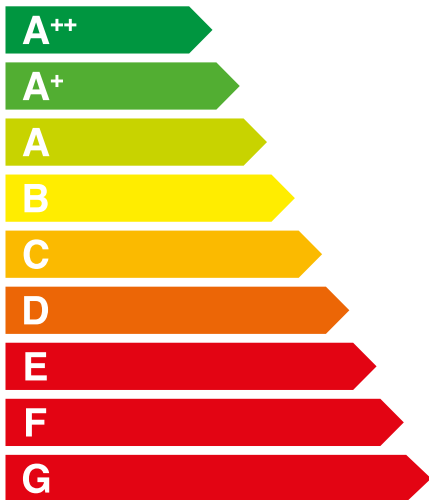

ENERG
енергия · ενεργεια

ELETTRA

10,0 kW

The icon block contains three symbols: a window, a lamp, and a heater. The heater symbol is a box with three wavy lines above it and a circle with three wavy lines inside it.