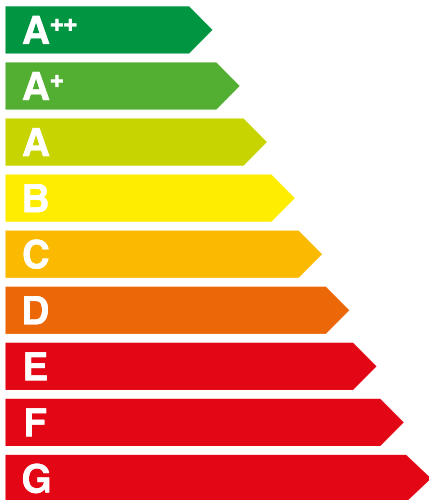

ENERG
енергия · ενεργεια

GAMMA26

Icon representing a heating system with a window, a radiator, and a boiler.

26,9 kW

Icon representing a water heating system with a tank, a boiler, and an arrow pointing from the boiler to the tank.

23,2 kW

ENERGIA · ЕНЕРГИЯ · ΕΝΕΡΓΕΙΑ · ENERGIJA · ENERGY · ENERGIE · ENERGI

2015/1186