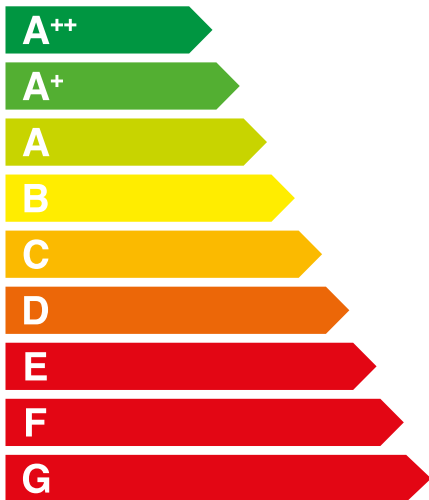

**ENERG**  
енергия · ενεργεια

FUTURA10

10,0 kW

A blue-bordered box containing three icons: a window, a lamp, and a heater. To the right of the box, the power consumption is listed as "10,0 kW".

ENERGIA · ЕНЕРГИЯ · ΕΝΕΡΓΕΙΑ · ENERGIJA · ENERGY · ENERGIE · ENERGI