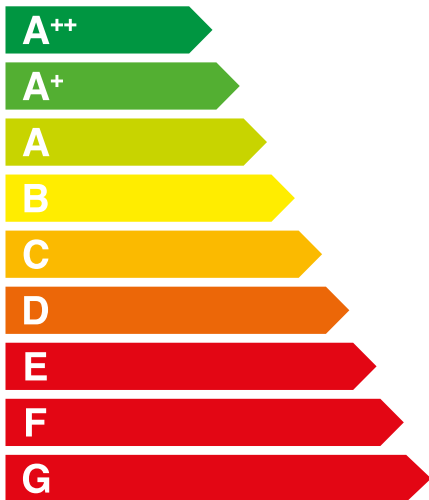

ENERG
енергия · ενεργεια

EOL012

11,4 kW

The icon block contains three symbols: a window, an upward-pointing arrow, and a heater with wavy lines above it, all enclosed in a blue border.

ENERGIA · ЕНЕРГИЯ · ΕΝΕΡΓΕΙΑ · ENERGIJA · ENERGY · ENERGIE · ENERGI