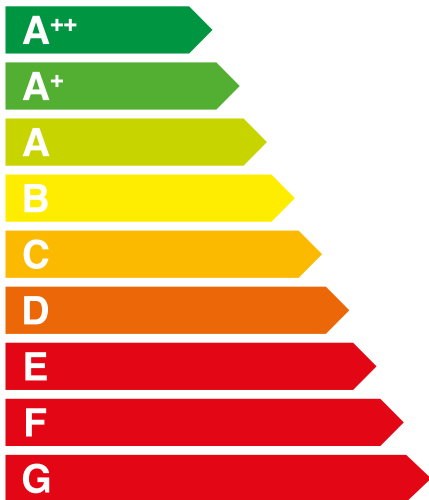

ENERG
енергия · ενεργεια

TORCELLO

11,4 kW

A blue-bordered box containing three icons: a window, a lamp, and a heater. To the right of the box, the power consumption is listed as "11,4 kW".

ENERGIA · ЕНЕРГИЯ · ΕΝΕΡΓΕΙΑ · ENERGIJA · ENERGY · ENERGIE · ENERGI